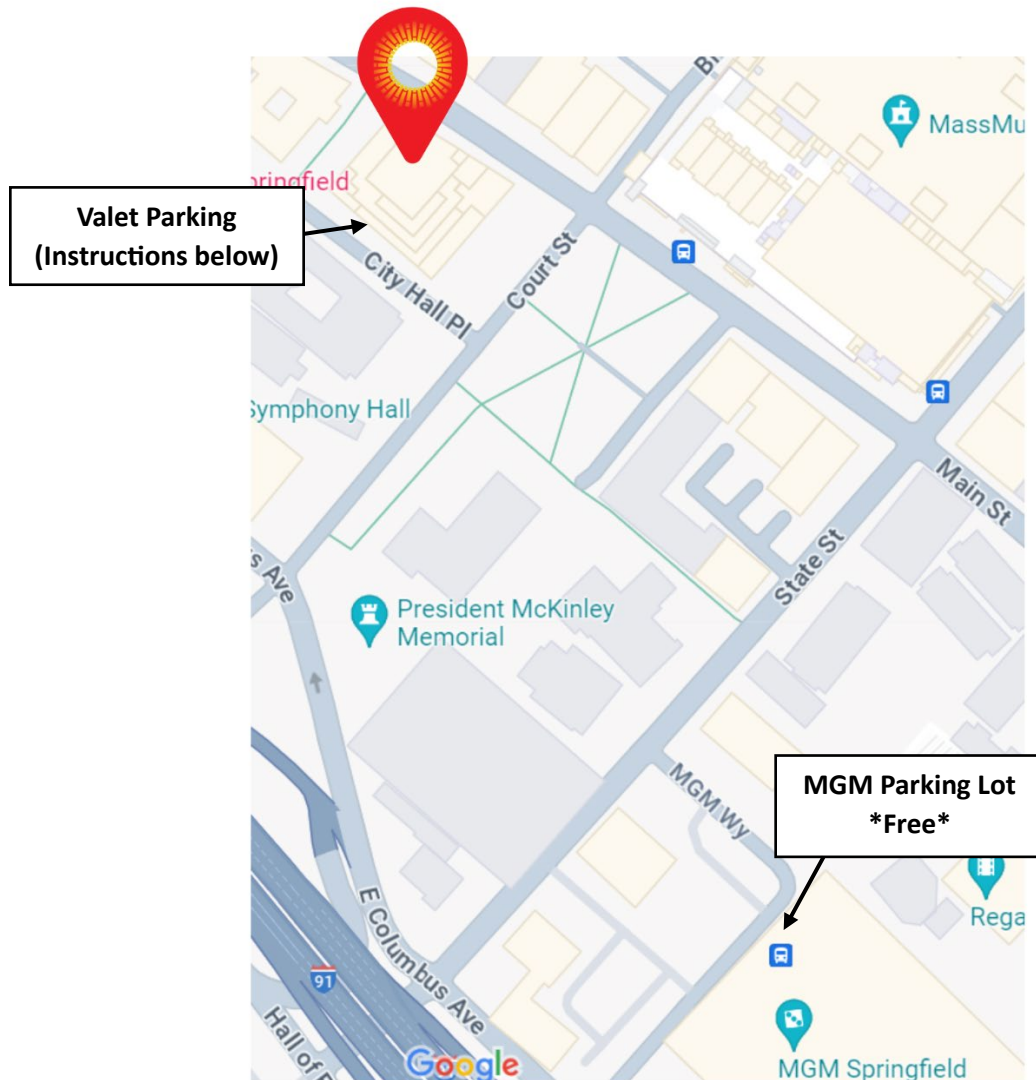

PHIWM is located at One Financial Plaza, 1350 Main Street (marked w/**red icon** on map) in Suite 1006 (10th Floor), Springfield, MA. Parking options are outlined below the map. Please check in with security at the front desk when you arrive.

Driving Directions:

For driving directions, please use "1350 Main Street, Springfield, MA 01103" when using GPS.

Accessible Parking & Office Directions:

Two designated handicap parking spots are located on City Hall Place, on the left side next to City Hall. Additionally, any individual with a handicap parking sign can park at **any metered spot for free, all day** in the City of Springfield. The main entrance has accessible doors and elevators that go directly up to the 10th floor to the PHIWM office.

Parking Options:

1350 Main Street Valet Parking: Valet parking is available for One Financial Plaza at the corner of Court Street and City Hall Place, Monday through Friday, 8:00am to 6:00pm.

Daily Valet Parking Rates

Street Parking: Metered parking is available on Main Street and Court Street.